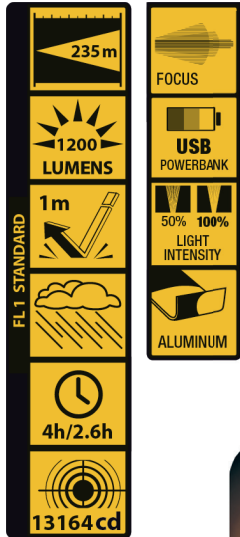

13 Watt LED Flashlight • 1200 Lumen Power • FOCUS Function

M-FL-006B-BL

Function	100% - 50% - SOS - Off - Focus USB powerbank function, output 5V 1A
LED Type	13 Watt LED
Light Output	1200 lumens
Beam Distance	235m
Run Time	100% = 2.6h / 50% = 4h
Water Resistance	IP20
Material	Aluminium
Color	Black
Battery operated	2x 2000mAh 3.7V lithium included
Accessory	USB cable & belt holder
Dimensions	ø 4.50cm x 26.80 – 28.30cm
Packaging	1 piece in blister
EAN	0884620050276